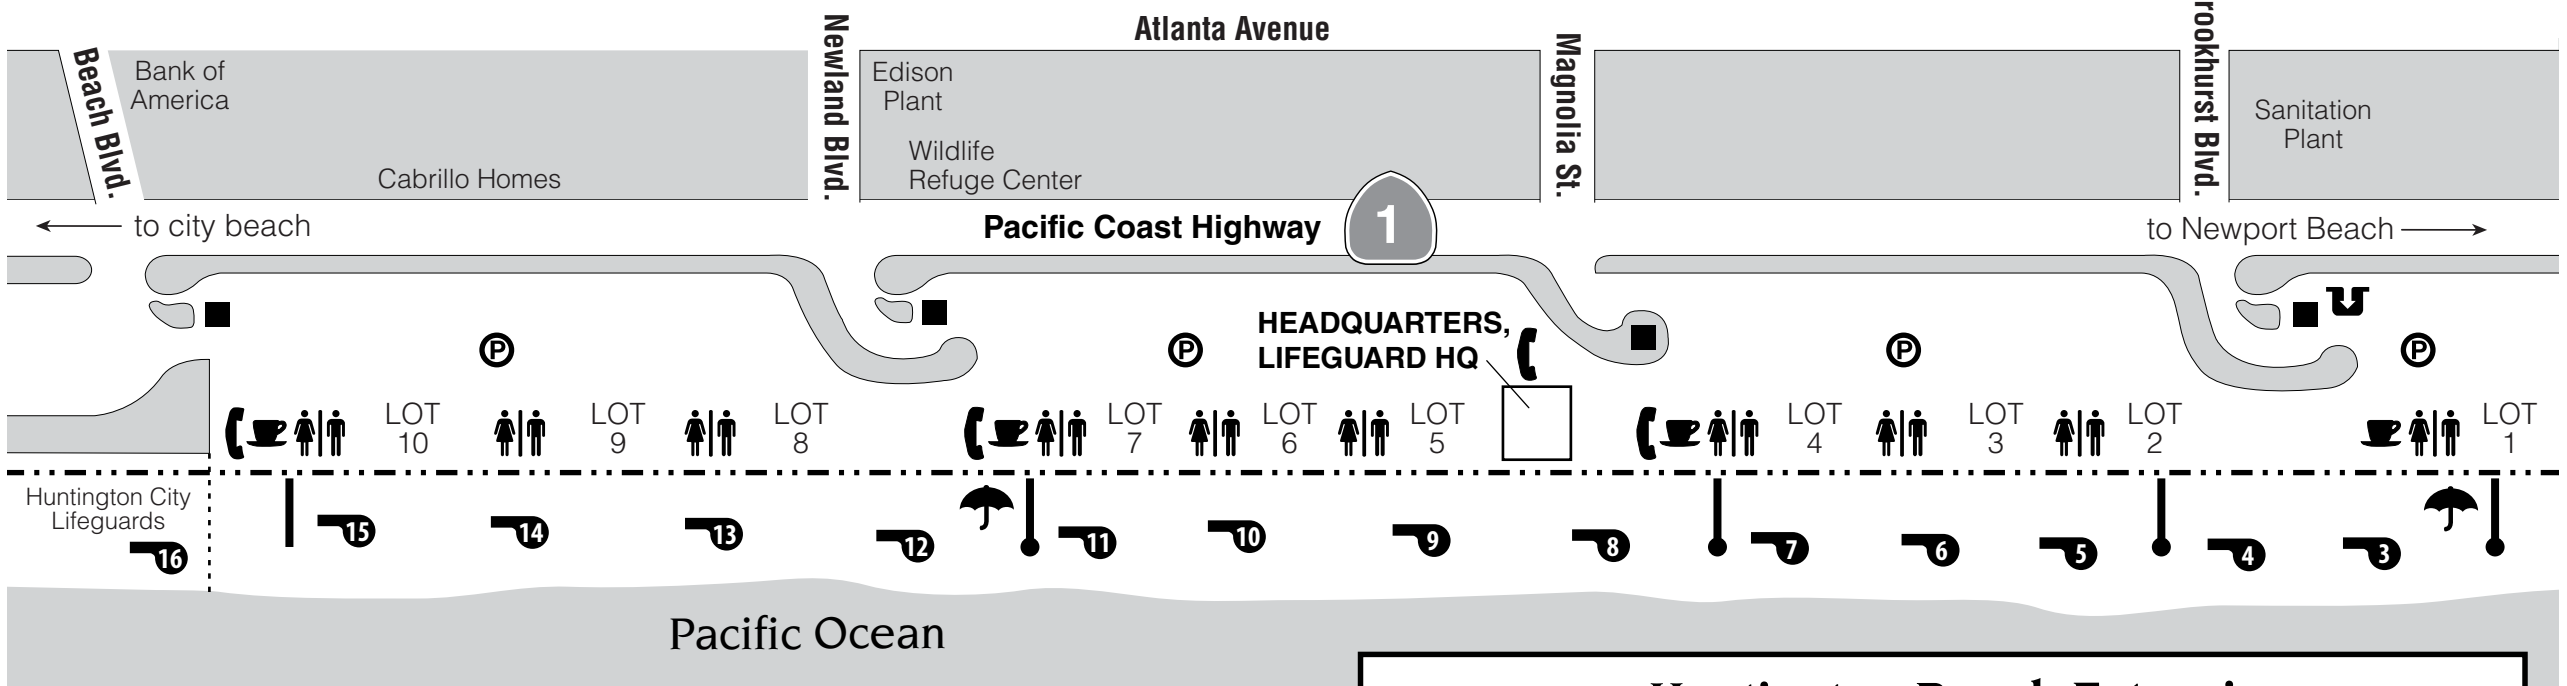

Huntington State Beach

Adams	Shell Station Bank
Indianapolis	
Hamilton	
Bushard	

LEGEND Maps not to scale.

--- Multi-use Trail	# Lifeguard Station
■ Kiosk	☎ Telephone
Restroom	P Parking
☕ Concessions	U Dump Station
☂ Shade Ramada	↓ Ramp

For Emergencies Dial 9-1-1. © 2009 (Rev. 2012) California State Parks